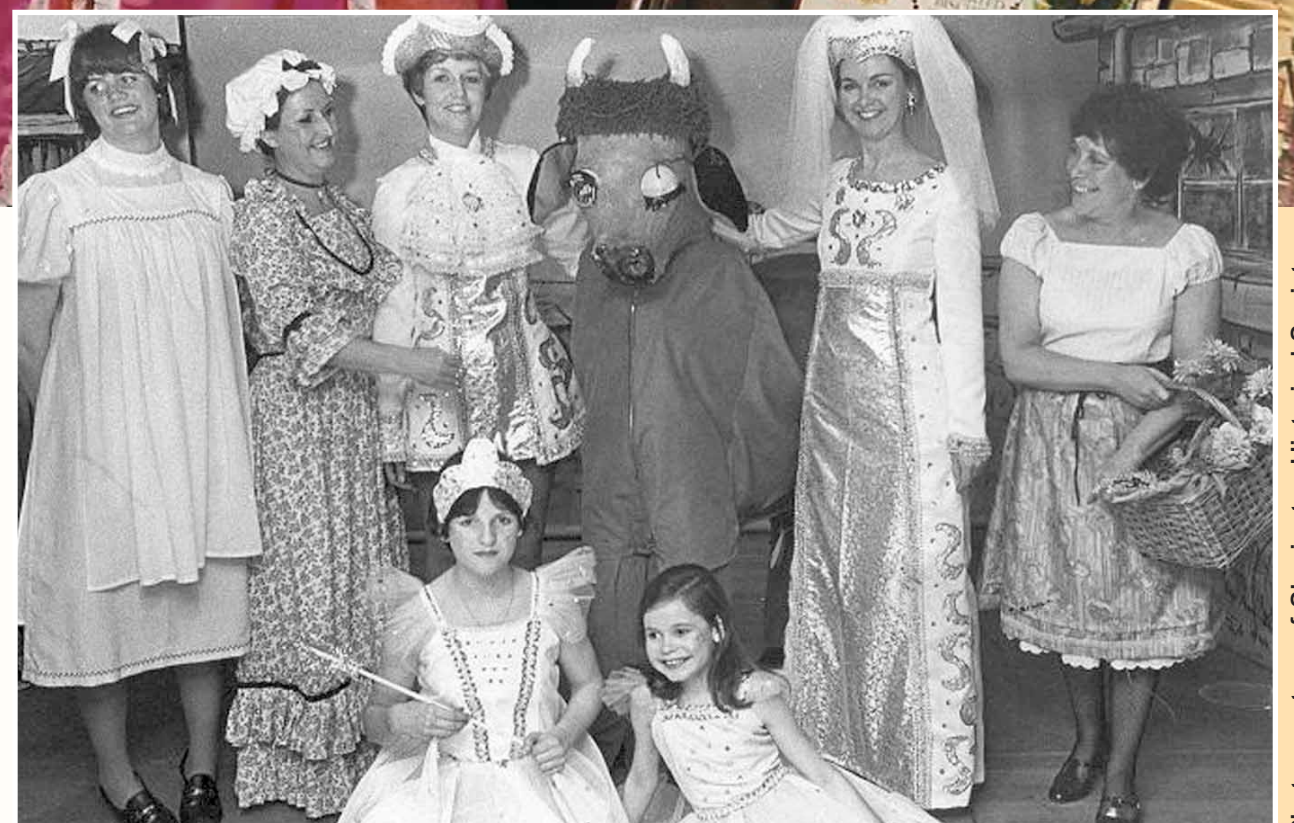

Milton Keynes Celebrates!

Milton Keynes Museum

Christmas Shows

The launch at the Museum of MK Theatre's production of Dick Whittington 2002/03 with Gary Wilmot & Susie Amy

Christmas time has been a season when schools, churches, clubs and many other organisations presented a concert, play or some other form of entertainment.

It was also the time when going to a pantomime or theatre became an expected part of the festivities.

At home too, and long before television, videos or DVDs, families would gather to watch a picture show. Sometimes these were presented by the children – but “Health and Safety” might not approve of a paper film wound in front of a candle!

Sherington Christmas Panto Cast – Jack & the Beanstalk 1980

Photo courtesy of Sherington Historical Society