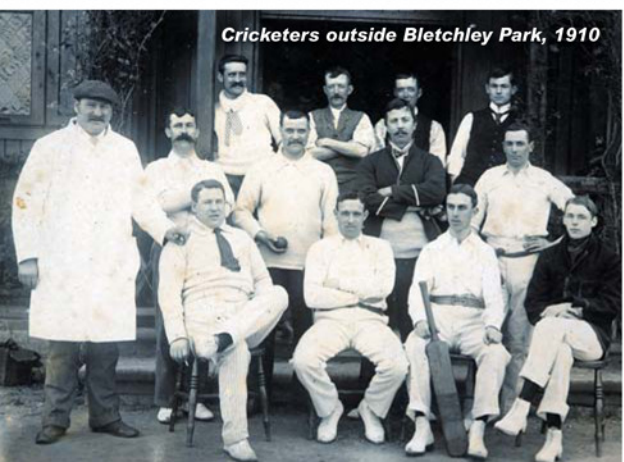

IN THE NEWS

Looking back 100 years

Bletchley Football Team, 1902

Caldecotte Mill, Newport Pagnell, c1910

Canal lift bridge, Deanshanger, c1900

Castlethorpe Sewing Party, 1904

Air crash at Simpson, 1911

Deanshanger Cricket Team, c1900

Cricketers outside Bletchley Park, 1910

Mazepry Cycling Club, Wolverton