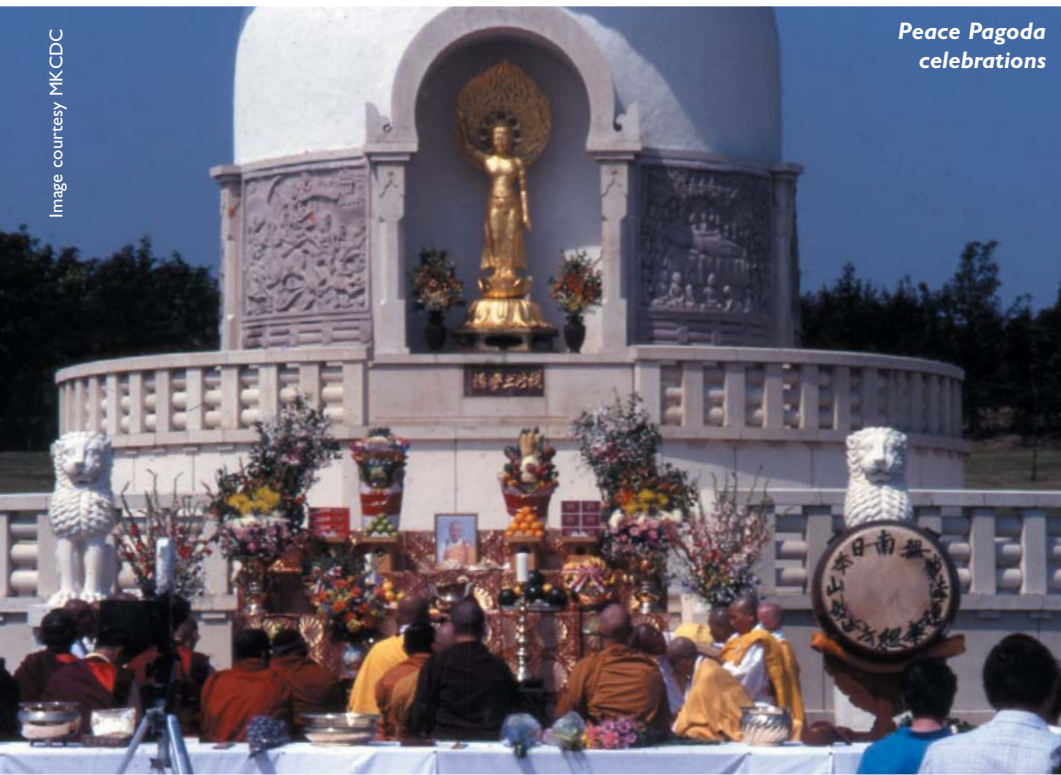

Milton Keynes

Summer of Culture

Festivals

Elephants arrive in Bletchley, 1972

Image courtesy MKCDC

Peace Pagoda celebrations

Image courtesy MKCDC

Great Linford Waterside Festival

© Homes & Communities Agency, courtesy of MKCDC

Great Linford Waterside Festival

Summer Serenade, Great Linford Manor, 1978

Peace Pagoda ceremony

Image courtesy MKCDC

Folk on the Green, Stony Stratford

Image courtesy MKCDC