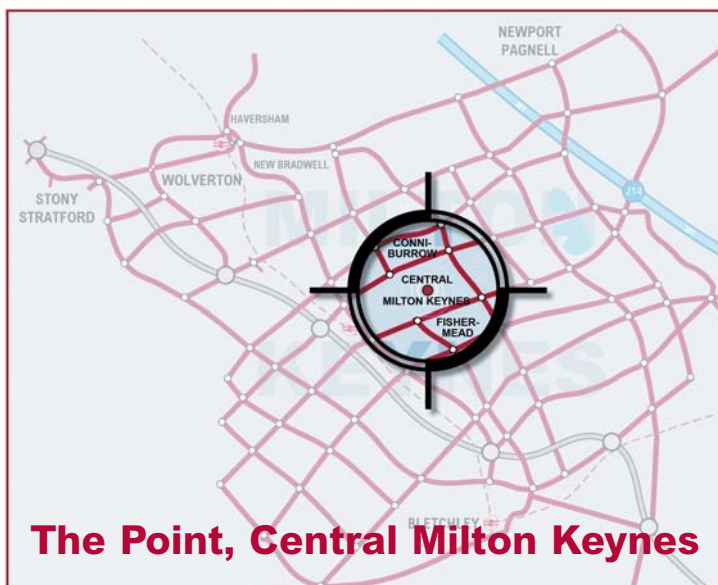

MILTON KEYNES: City of Firsts!

4 The Point, Central Milton Keynes

The Point, Central Milton Keynes

Milton Keynes was the first in the UK to create a purpose-built multiplex cinema – **The Point, Central Milton Keynes, 1985**

This 10-screen, 2,000-seater cinema started the UK's boom with 40,000 visitors weekly. *'Attracting more than one million admissions in the first year, its immediate success paved the way for further multiplexes proliferating from 1989 onwards.'*

Allen Eyles, Film Historian, 2006