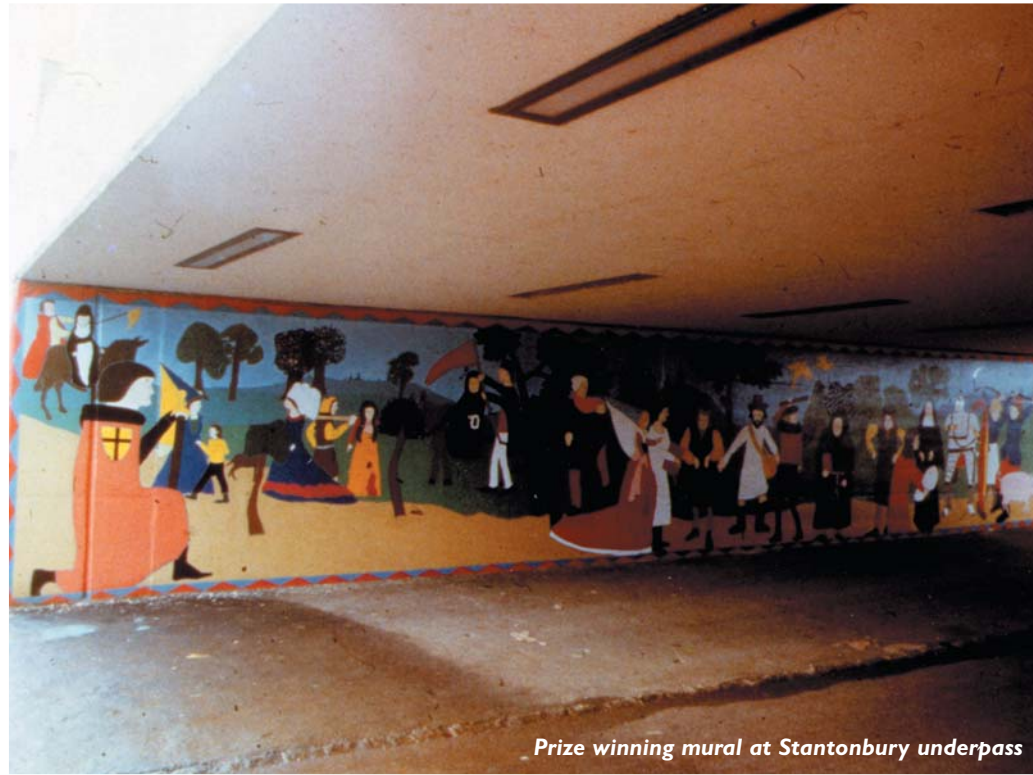

The black horse by Lis Frink for Lloyds Bank, 1978

Artists at Inter-Action